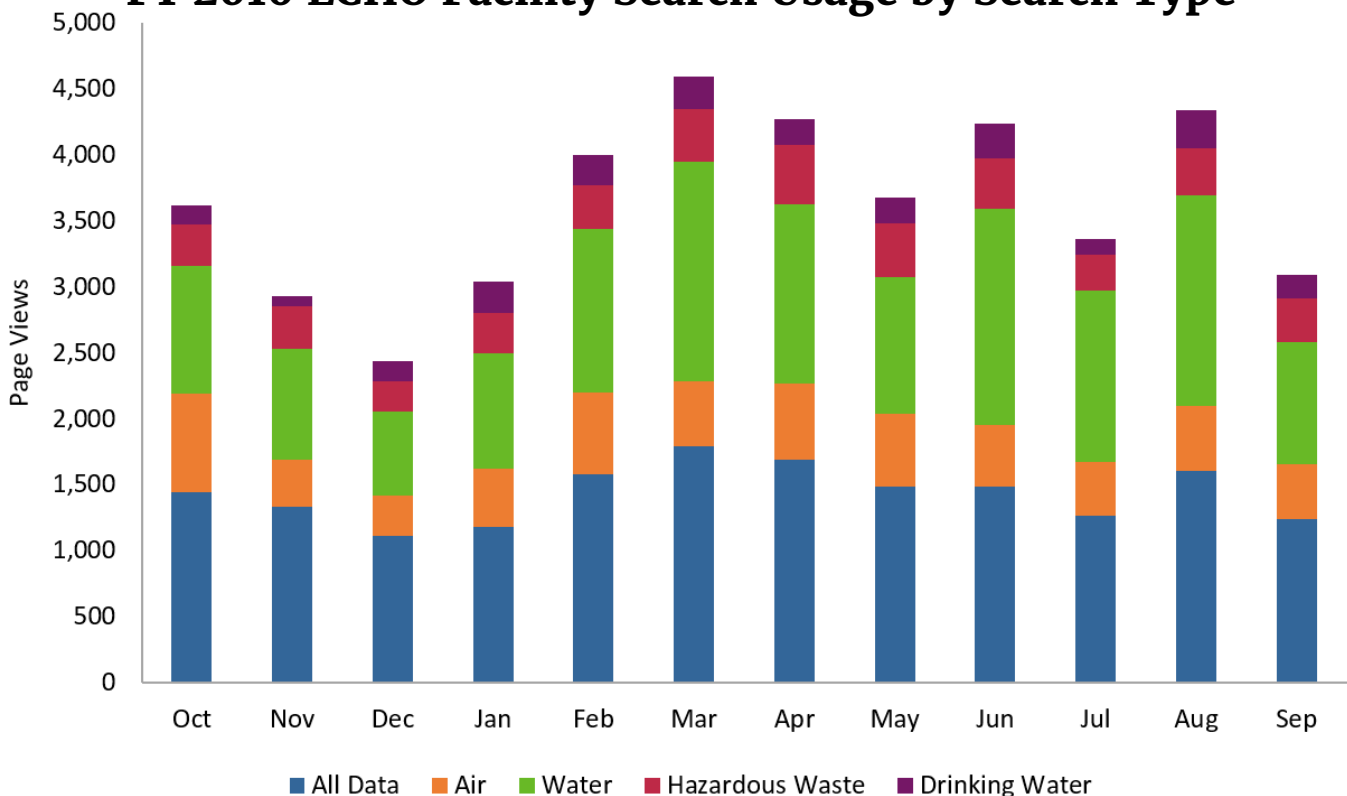

FY 2016 ECHO Usage by Feature

Feature	Total Page Views	Average Monthly Views	Average Monthly Trend
DMR Loading Tool	1,396,934	116,411	10%
Detailed Facility Report	564,076	47,006	2%
Facility Search	465,598	38,800	1%
Enforcement Case Search	99,572	8,298	5%
Enforcement Case Report	68,226	5,686	11%
Effluent Charts (Report)	45,304	3,775	3%
State Dashboards	33,932	2,828	0.2%
Air Pollutant Report	17,480	1,457	2%
Data Downloads	7,320	610	6%
State Review Framework Tracker Recommendations	2,772	231	2%
State Comparative Maps	2,543	212	0%
Web Services	1,039	87	8%
Quick Search Widget	396	33	12%

FY 2016 Average ECHO Session Duration

FY 2016 ECHO Usage by Feature Type

- Loading Tool includes the use of a collection of features available at <http://cfpub.epa.gov/dmr/>.
- Reports include Detailed Facility Report, Enforcement Case Report, Effluent Charts, and Air Pollutant Report.
- Searches include Facility Search and Case Search.
- Dashboards and Maps include all State Dashboards and State Comparative Maps.
- Advanced Tools include Data Downloads, Web Services, and Quick Search Widget.

FY 2016 ECHO Facility Search Usage by Search Type

Facility Search usage is tracked based on access to the program-specific URL for the Facility Search; these statistics do not reflect changes made using the Search Type option (for example, changing the Search Type from Air to Water does not increase Water page views).

³Most popular search options are based on REST service parameters passed in the last 100,000 queries requested. The data presented in these visualizations include queries requested between September 2, 2016 and December 16, 2016.