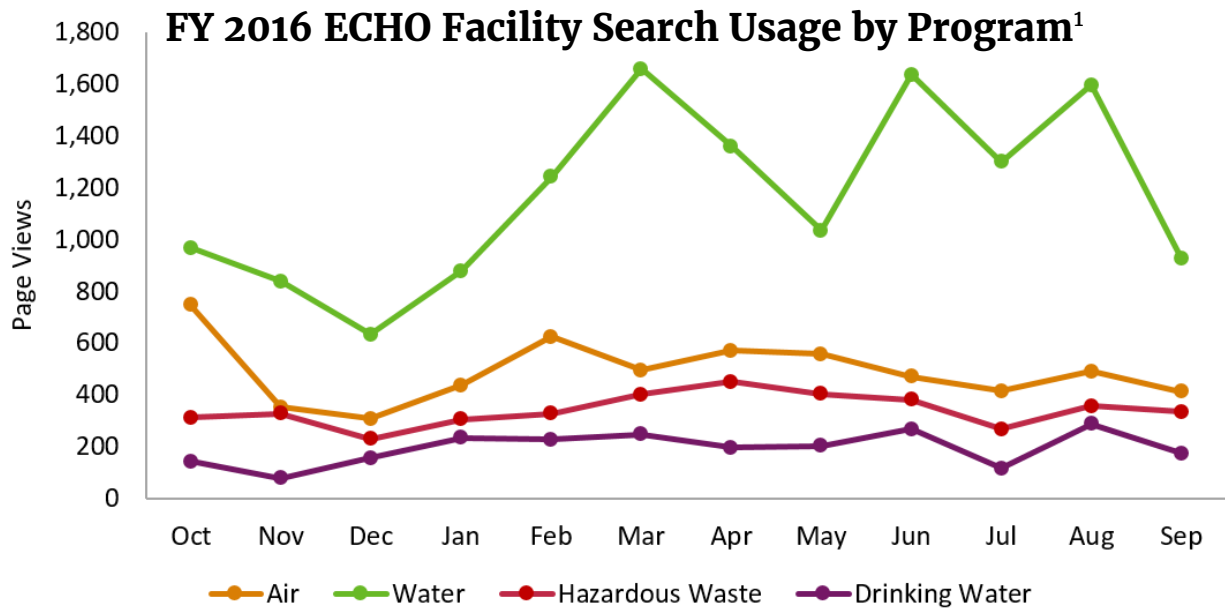

FY 2016 ECHO Usage by Feature

Feature	Total Page Views	Average Monthly Views	Average Monthly Trend
DMR Loading Tool	1,396,934	116,411	10%
Detailed Facility Report	564,076	47,006	2%
Facility Search	465,598	38,800	1%
Enforcement Case Search	99,572	8,298	5%
Enforcement Case Report	68,226	5,686	11%
Effluent Charts (Report)	45,304	3,775	3%
State Dashboards	33,932	2,828	0.2%
Air Pollutant Report	17,480	1,457	2%
Data Downloads	7,320	610	6%
State Review Framework Tracker Recommendations	2,772	231	2%
State Comparative Maps	2,543	212	0%
Web Services	1,039	87	8%
Quick Search Widget	396	33	12%

FY 2016 Average ECHO Session Duration

FY 2016 ECHO Usage by Feature Type

- Loading Tool includes the use of a collection of features available at <http://cfpub.epa.gov/dmr/>.
- Reports include Detailed Facility Report, Enforcement Case Report, Effluent Charts, and Air Pollutant Report.
- Searches include Facility Search and Case Search.
- Dashboards and Maps include all State Dashboards and State Comparative Maps.
- Advanced Tools include Data Downloads, Web Services, and Quick Search Widget.

FY 2016 ECHO Facility Search Usage by Search Type

Facility Search usage is tracked based on access to the program-specific URL for the Facility Search; these statistics do not reflect changes made using the Search Type option (for example, changing the Search Type from Air to Water does not increase Water page views).

³Most popular search options are based on REST service parameters passed in the last 100,000 queries requested. The data presented in these visualizations include queries requested between September 2, 2016 and December 16, 2016.