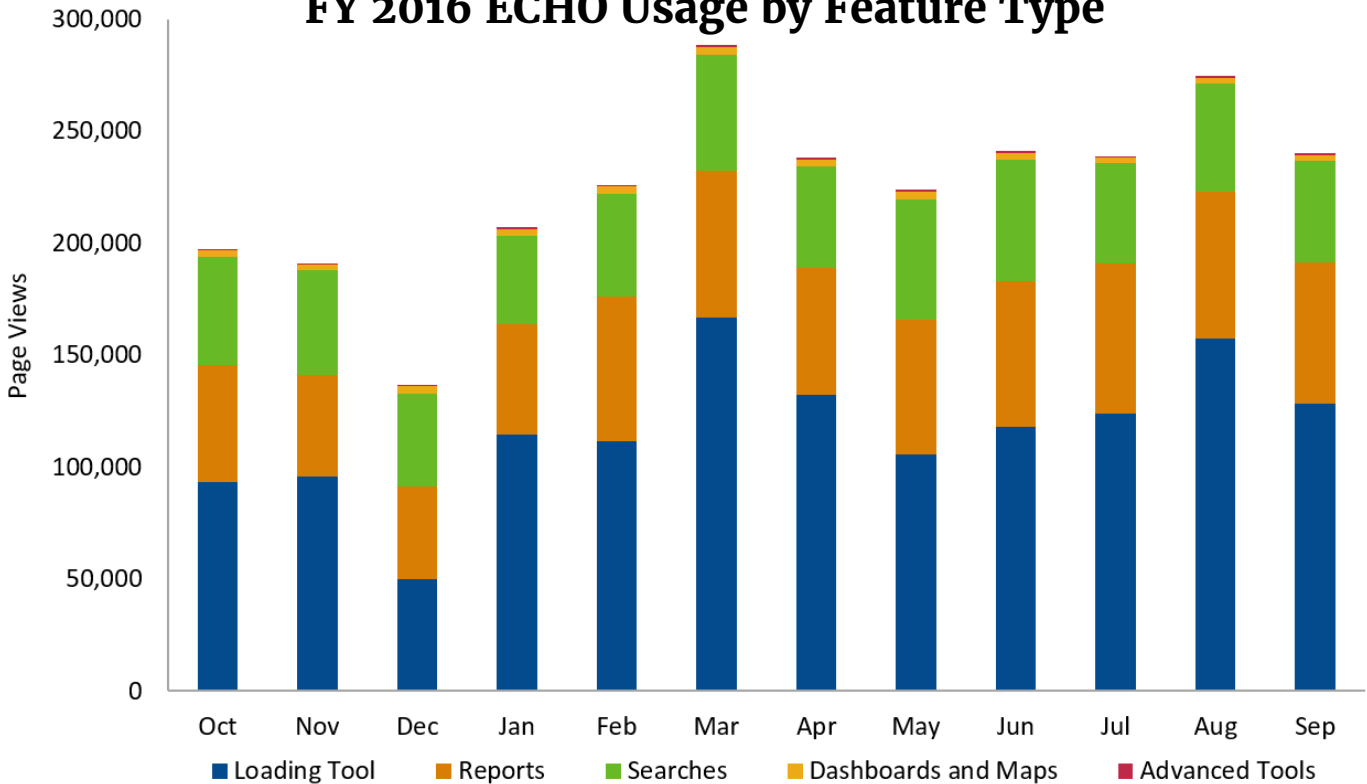

FY 2016 ECHO Usage by Feature

Feature	Total Page Views	Average Monthly Views	Average Monthly Trend
DMR Loading Tool	1,396,934	116,411	10%
Detailed Facility Report	564,076	47,006	2%
Facility Search	465,598	38,800	1%
Enforcement Case Search	99,572	8,298	5%
Enforcement Case Report	68,226	5,686	11%
Effluent Charts (Report)	45,304	3,775	3%
State Dashboards	33,932	2,828	0.2%
Air Pollutant Report	17,480	1,457	2%
Data Downloads	7,320	610	6%
State Review Framework Tracker Recommendations	2,772	231	2%
State Comparative Maps	2,543	212	0%
Web Services	1,039	87	8%
Quick Search Widget	396	33	12%

FY 2016 Average ECHO Session Duration

FY 2016 ECHO Usage by Feature Type

- Loading Tool includes the use of a collection of features available at <http://cfpub.epa.gov/dmr/>.
- Reports include Detailed Facility Report, Enforcement Case Report, Effluent Charts, and Air Pollutant Report.
- Searches include Facility Search and Case Search.
- Dashboards and Maps include all State Dashboards and State Comparative Maps.
- Advanced Tools include Data Downloads, Web Services, and Quick Search Widget.

³Most popular search options are based on REST service parameters passed in the last 100,000 queries requested. The data presented in these visualizations include queries requested between September 2, 2016 and December 16, 2016.