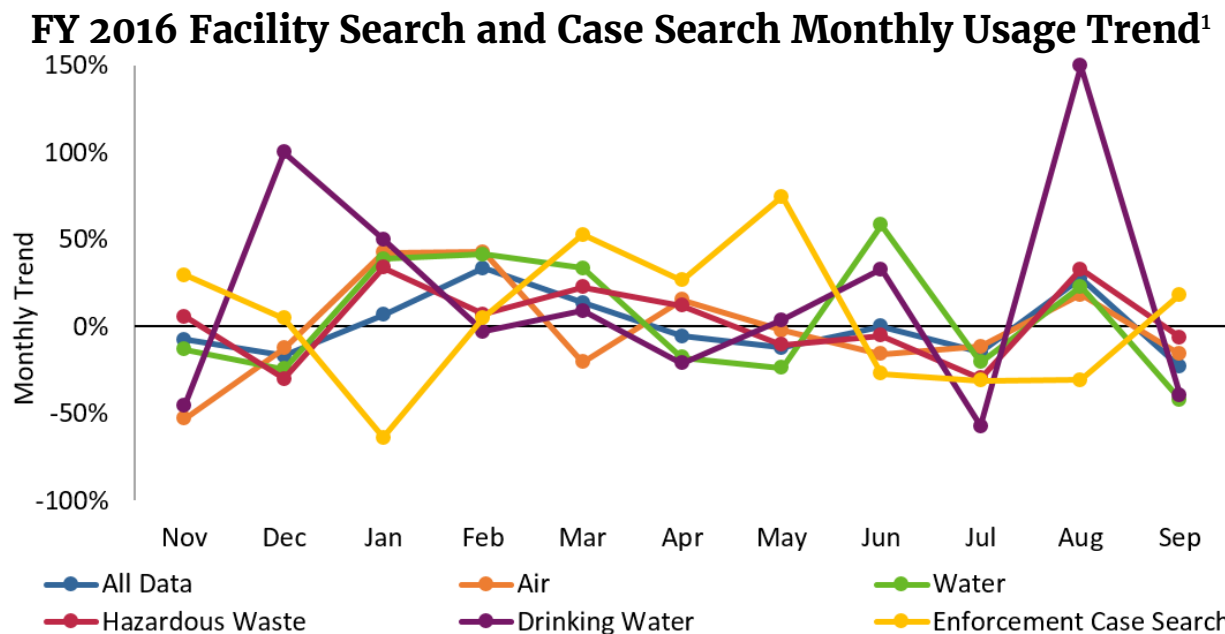

FY 2016 ECHO Usage by Feature

Feature	Total Page Views	Average Monthly Views	Average Monthly Trend
DMR Loading Tool	1,396,934	116,411	10%
Detailed Facility Report	564,076	47,006	2%
Facility Search	465,598	38,800	1%
Enforcement Case Search	99,572	8,298	5%
Enforcement Case Report	68,226	5,686	11%
Effluent Charts (Report)	45,304	3,775	3%
State Dashboards	33,932	2,828	0.2%
Air Pollutant Report	17,480	1,457	2%
Data Downloads	7,320	610	6%
State Review Framework Tracker Recommendations	2,772	231	2%
State Comparative Maps	2,543	212	0%
Web Services	1,039	87	8%
Quick Search Widget	396	33	12%

FY 2016 Average ECHO Session Duration

FY 2016 ECHO Usage by Feature Type

- Loading Tool includes the use of a collection of features available at <http://cfpub.epa.gov/dmr/>.
- Reports include Detailed Facility Report, Enforcement Case Report, Effluent Charts, and Air Pollutant Report.
- Searches include Facility Search and Case Search.
- Dashboards and Maps include all State Dashboards and State Comparative Maps.
- Advanced Tools include Data Downloads, Web Services, and Quick Search Widget.

FY 2016 ECHO Facility Search Usage by Search Type

Facility Search usage is tracked based on access to the program-specific URL for the Facility Search; these statistics do not reflect changes made using the Search Type option (for example, changing the Search Type from Air to Water does not increase Water page views).

³Most popular search options are based on REST service parameters passed in the last 100,000 queries requested. The data presented in these visualizations include queries requested between September 2, 2016 and December 16, 2016.