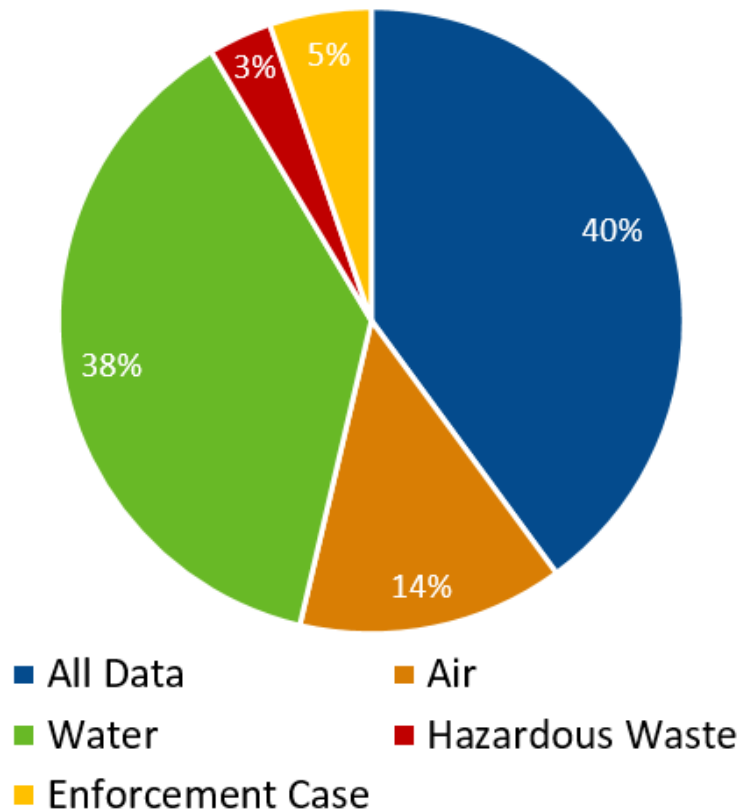

¹Facility Search usage is tracked based on access to the program-specific URL for the Facility Search; these statistics do not reflect changes made using the Search Type option (for example, changing the Search Type from Air to Water does not increase Water page views).

²The State Air Dashboard is the default dashboard view when navigating from the ECHO Home page.

Most Popular Search Options³

ECHO Facility Search

ECHO Enforcement Case Search

FY 2016 ECHO Data Downloads by Program

³Most popular search options are based on REST service parameters passed in the last 100,000 queries requested. The data presented in these visualizations include queries requested between September 2, 2016 and December 16, 2016.