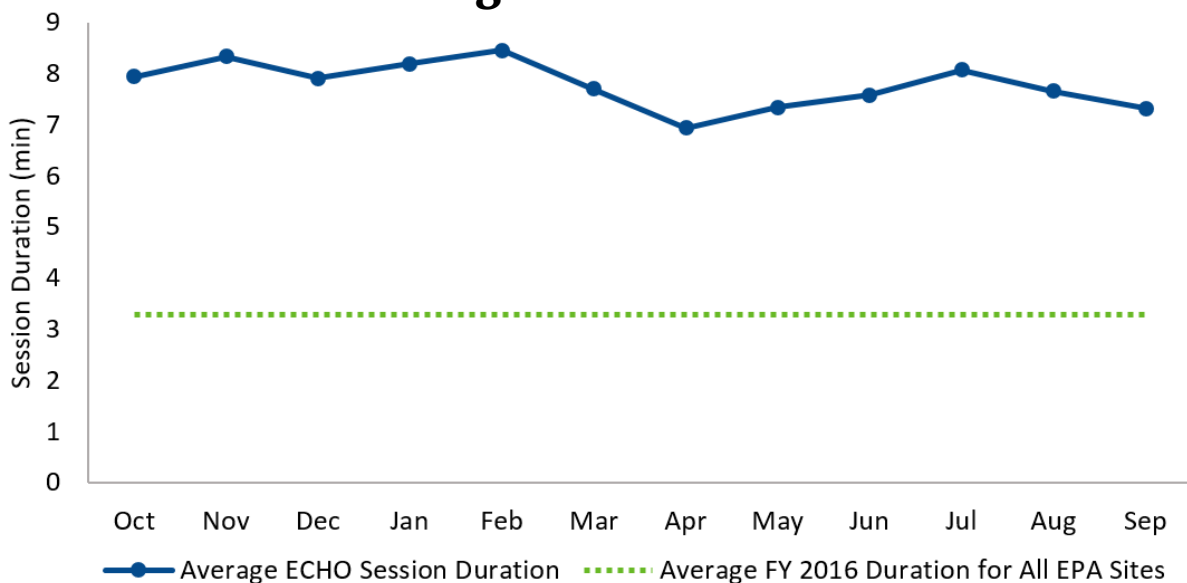

FY 2016 ECHO Usage by Feature

Feature	Total Page Views	Average Monthly Views	Average Monthly Trend
DMR Loading Tool	1,396,934	116,411	10%
Detailed Facility Report	564,076	47,006	2%
Facility Search	465,598	38,800	1%
Enforcement Case Search	99,572	8,298	5%
Enforcement Case Report	68,226	5,686	11%
Effluent Charts (Report)	45,304	3,775	3%
State Dashboards	33,932	2,828	0.2%
Air Pollutant Report	17,480	1,457	2%
Data Downloads	7,320	610	6%
State Review Framework Tracker Recommendations	2,772	231	2%
State Comparative Maps	2,543	212	0%
Web Services	1,039	87	8%
Quick Search Widget	396	33	12%

FY 2016 Average ECHO Session Duration

FY 2016 ECHO Usage by Feature Type

- Loading Tool includes the use of a collection of features available at <http://cfpub.epa.gov/dmr/>.
- Reports include Detailed Facility Report, Enforcement Case Report, Effluent Charts, and Air Pollutant Report.
- Searches include Facility Search and Case Search.
- Dashboards and Maps include all State Dashboards and State Comparative Maps.
- Advanced Tools include Data Downloads, Web Services, and Quick Search Widget.

FY 2016 ECHO Facility Search Usage by Search Type

Facility Search usage is tracked based on access to the program-specific URL for the Facility Search; these statistics do not reflect changes made using the Search Type option (for example, changing the Search Type from Air to Water does not increase Water page views).

³Most popular search options are based on REST service parameters passed in the last 100,000 queries requested. The data presented in these visualizations include queries requested between September 2, 2016 and December 16, 2016.