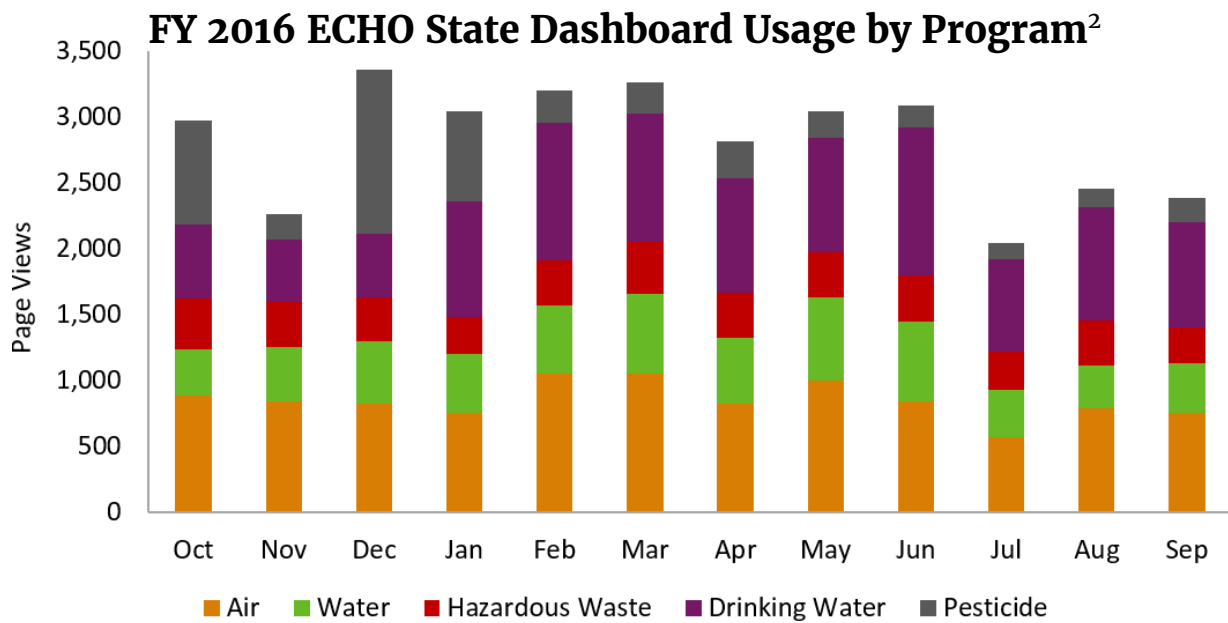

FY 2016 ECHO Usage by Feature

Feature	Total Page Views	Average Monthly Views	Average Monthly Trend
DMR Loading Tool	1,396,934	116,411	10%
Detailed Facility Report	564,076	47,006	2%
Facility Search	465,598	38,800	1%
Enforcement Case Search	99,572	8,298	5%
Enforcement Case Report	68,226	5,686	11%
Effluent Charts (Report)	45,304	3,775	3%
State Dashboards	33,932	2,828	0.2%
Air Pollutant Report	17,480	1,457	2%
Data Downloads	7,320	610	6%
State Review Framework Tracker Recommendations	2,772	231	2%
State Comparative Maps	2,543	212	0%
Web Services	1,039	87	8%
Quick Search Widget	396	33	12%

FY 2016 Average ECHO Session Duration

FY 2016 ECHO Usage by Feature Type

- Loading Tool includes the use of a collection of features available at <http://cfpub.epa.gov/dmr/>.
- Reports include Detailed Facility Report, Enforcement Case Report, Effluent Charts, and Air Pollutant Report.
- Searches include Facility Search and Case Search.
- Dashboards and Maps include all State Dashboards and State Comparative Maps.
- Advanced Tools include Data Downloads, Web Services, and Quick Search Widget.

FY 2016 ECHO Facility Search Usage by Search Type

Facility Search usage is tracked based on access to the program-specific URL for the Facility Search; these statistics do not reflect changes made using the Search Type option (for example, changing the Search Type from Air to Water does not increase Water page views).

³Most popular search options are based on REST service parameters passed in the last 100,000 queries requested. The data presented in these visualizations include queries requested between September 2, 2016 and December 16, 2016.